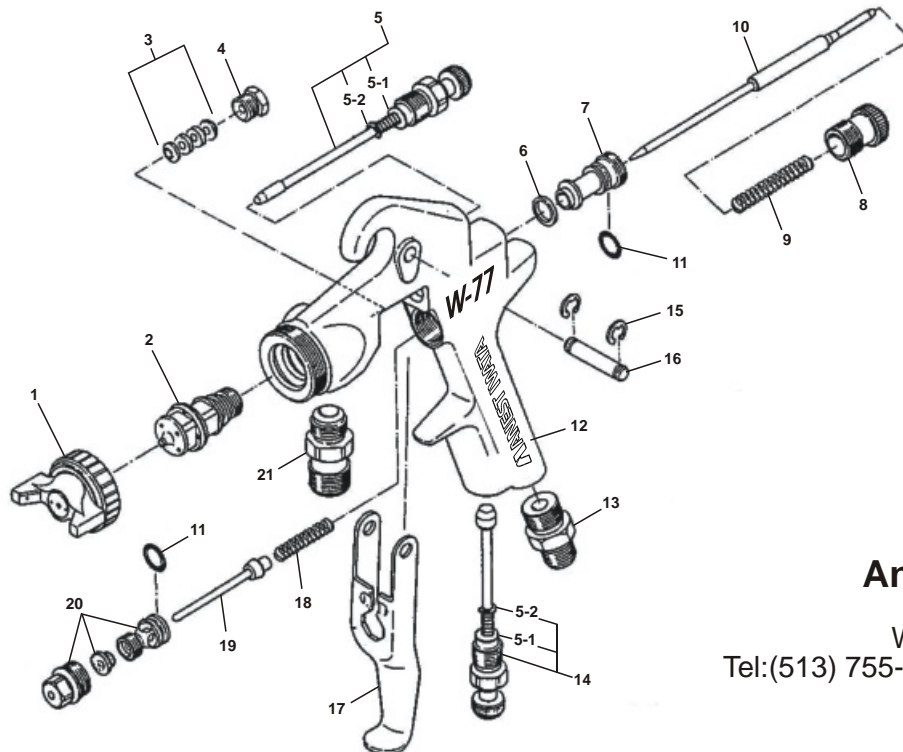

Ref #	Item #	Cross Ref #	Description	Q'ty	Remark
12	93030912	-	GUN BODY GRAVITY	-	W77
12	93030901	-	GUN BODY SIPHON/PRESSURE	-	W77
12	93015910	-	GUN BODY SIPHON/PRESSURE	-	W77 N
13	93160001	106-784	AIR INLET NIPPLE	-	
14	93907900	106-729	AIR ADJUSTING SET	-	
15	93842240	-	STOP RING	-	PACK OF 2
16	93187041	-	TRIGGER STUD	-	
-	N/A	106-605	TRIGGER STUD	-	700/700N
-	N/A	106-606	TRIGGER SCREW	-	700/700N
17	93182900	106-730	TRIGGER	-	
18	93088050	106-608	AIR VALVE SPRING	-	
19	93081900	106-731	AIR VALVE	-	
20	93909900	106-732	AIR VALVE SEAT SET	-	
21	93181912	-	FLUID NIPPLE GRAVITY	-	W77
21	93181901	-	FLUID NIPPLE SIPHON/PRESSURE	-	W77
21	93018900	-	FLUID NIPPLE SIPHON/PRESSURE	-	W77-N
21	93913910	106-783	FLUID NIPPLE	-	/00
21	93914910	106-786	FLUID NIPPLE	-	700N
501	93909100	-	O RING SET	-	5-1, 11
-	93938900	106-734	NOZZLE/NFFDI F SFT 0-0 1.2mm	-	W77-0/02
-	93910900	106-735	NOZZLE/NEEDLE SET 03-0 1.4mm	-	W77-03
-	93997000	106-736	NOZZLE/NEEDLE SET 11-1 1.4mm	-	W77-11S/11G
-	93997010	106-737	NOZZLE/NEEDLE SET 21-2 1.8mm	-	W77-2S/21S/21G
-	93997020	106-738	NOZZLE/NEEDLE SET 3-3 2.5mm	-	W77-3S/3G
-	93914900	106-766	NOZZLE/NEEDLE SET 0N-0N 1.2mm	-	W77-0N
-	93915900	106-767	NOZZLE/NEEDLE SET 03N-0N 1.4mm	-	W77-03N
-	93997030	106-788	NOZZLE/NEEDLE SET 11N-1N 1.4mm	-	W77-11SN
-	93997040	106-789	NOZZLE/NEEDLE SET 21N-2N 1.8mm	-	W77-2SN
-	93997050	106-770	NOZZLE/NEEDLE SET 3N-3N 2.5mm	-	W77-3SN
22	93290901	178-784	GUN WRENCH	-	
-	3058	-	REPAIR SERVICE KIT FOR W77	-	3, 6, 9, 11, 18, 19
-	3129	-	REPAIR SERVICE KIT FOR W77-N	-	3, 6, 9, 11, 18, 19